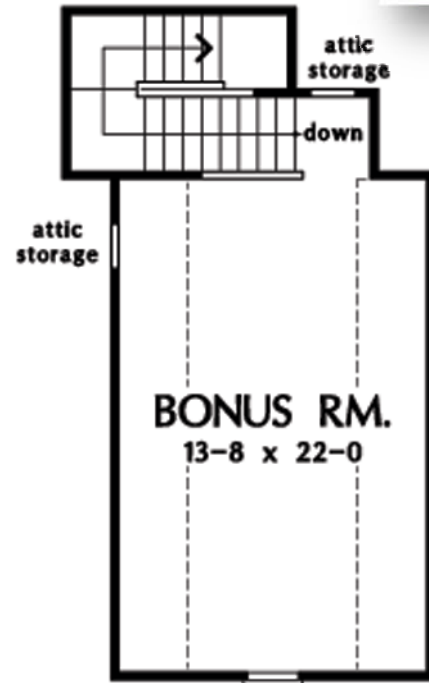

# The Sterling Cottage

First Floor: 1729  
 Bonus Room: 404  
 Total: 2133 sq. ft.  
 47'-4" x 61'-6"