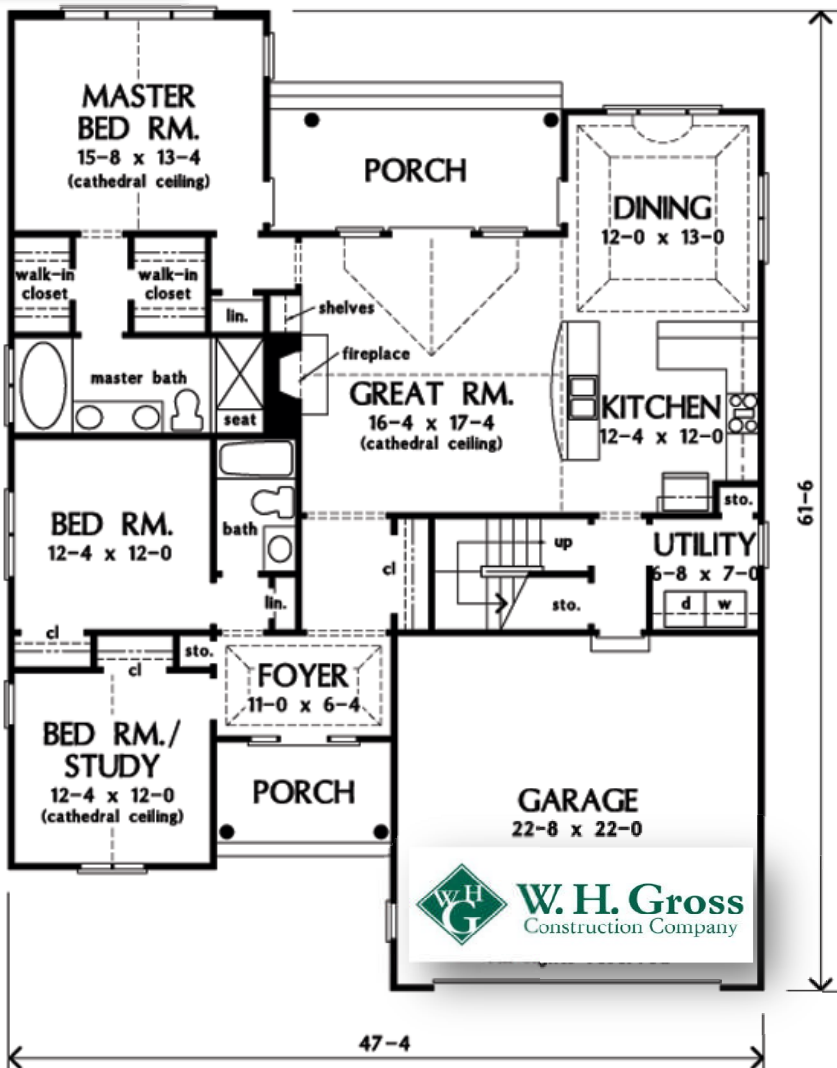

# The Sterling Cottage

First Floor: 1729  
 Bonus Room: 404  
 Total: 2133 sq. ft.  
 47'-4" x 61'-6"